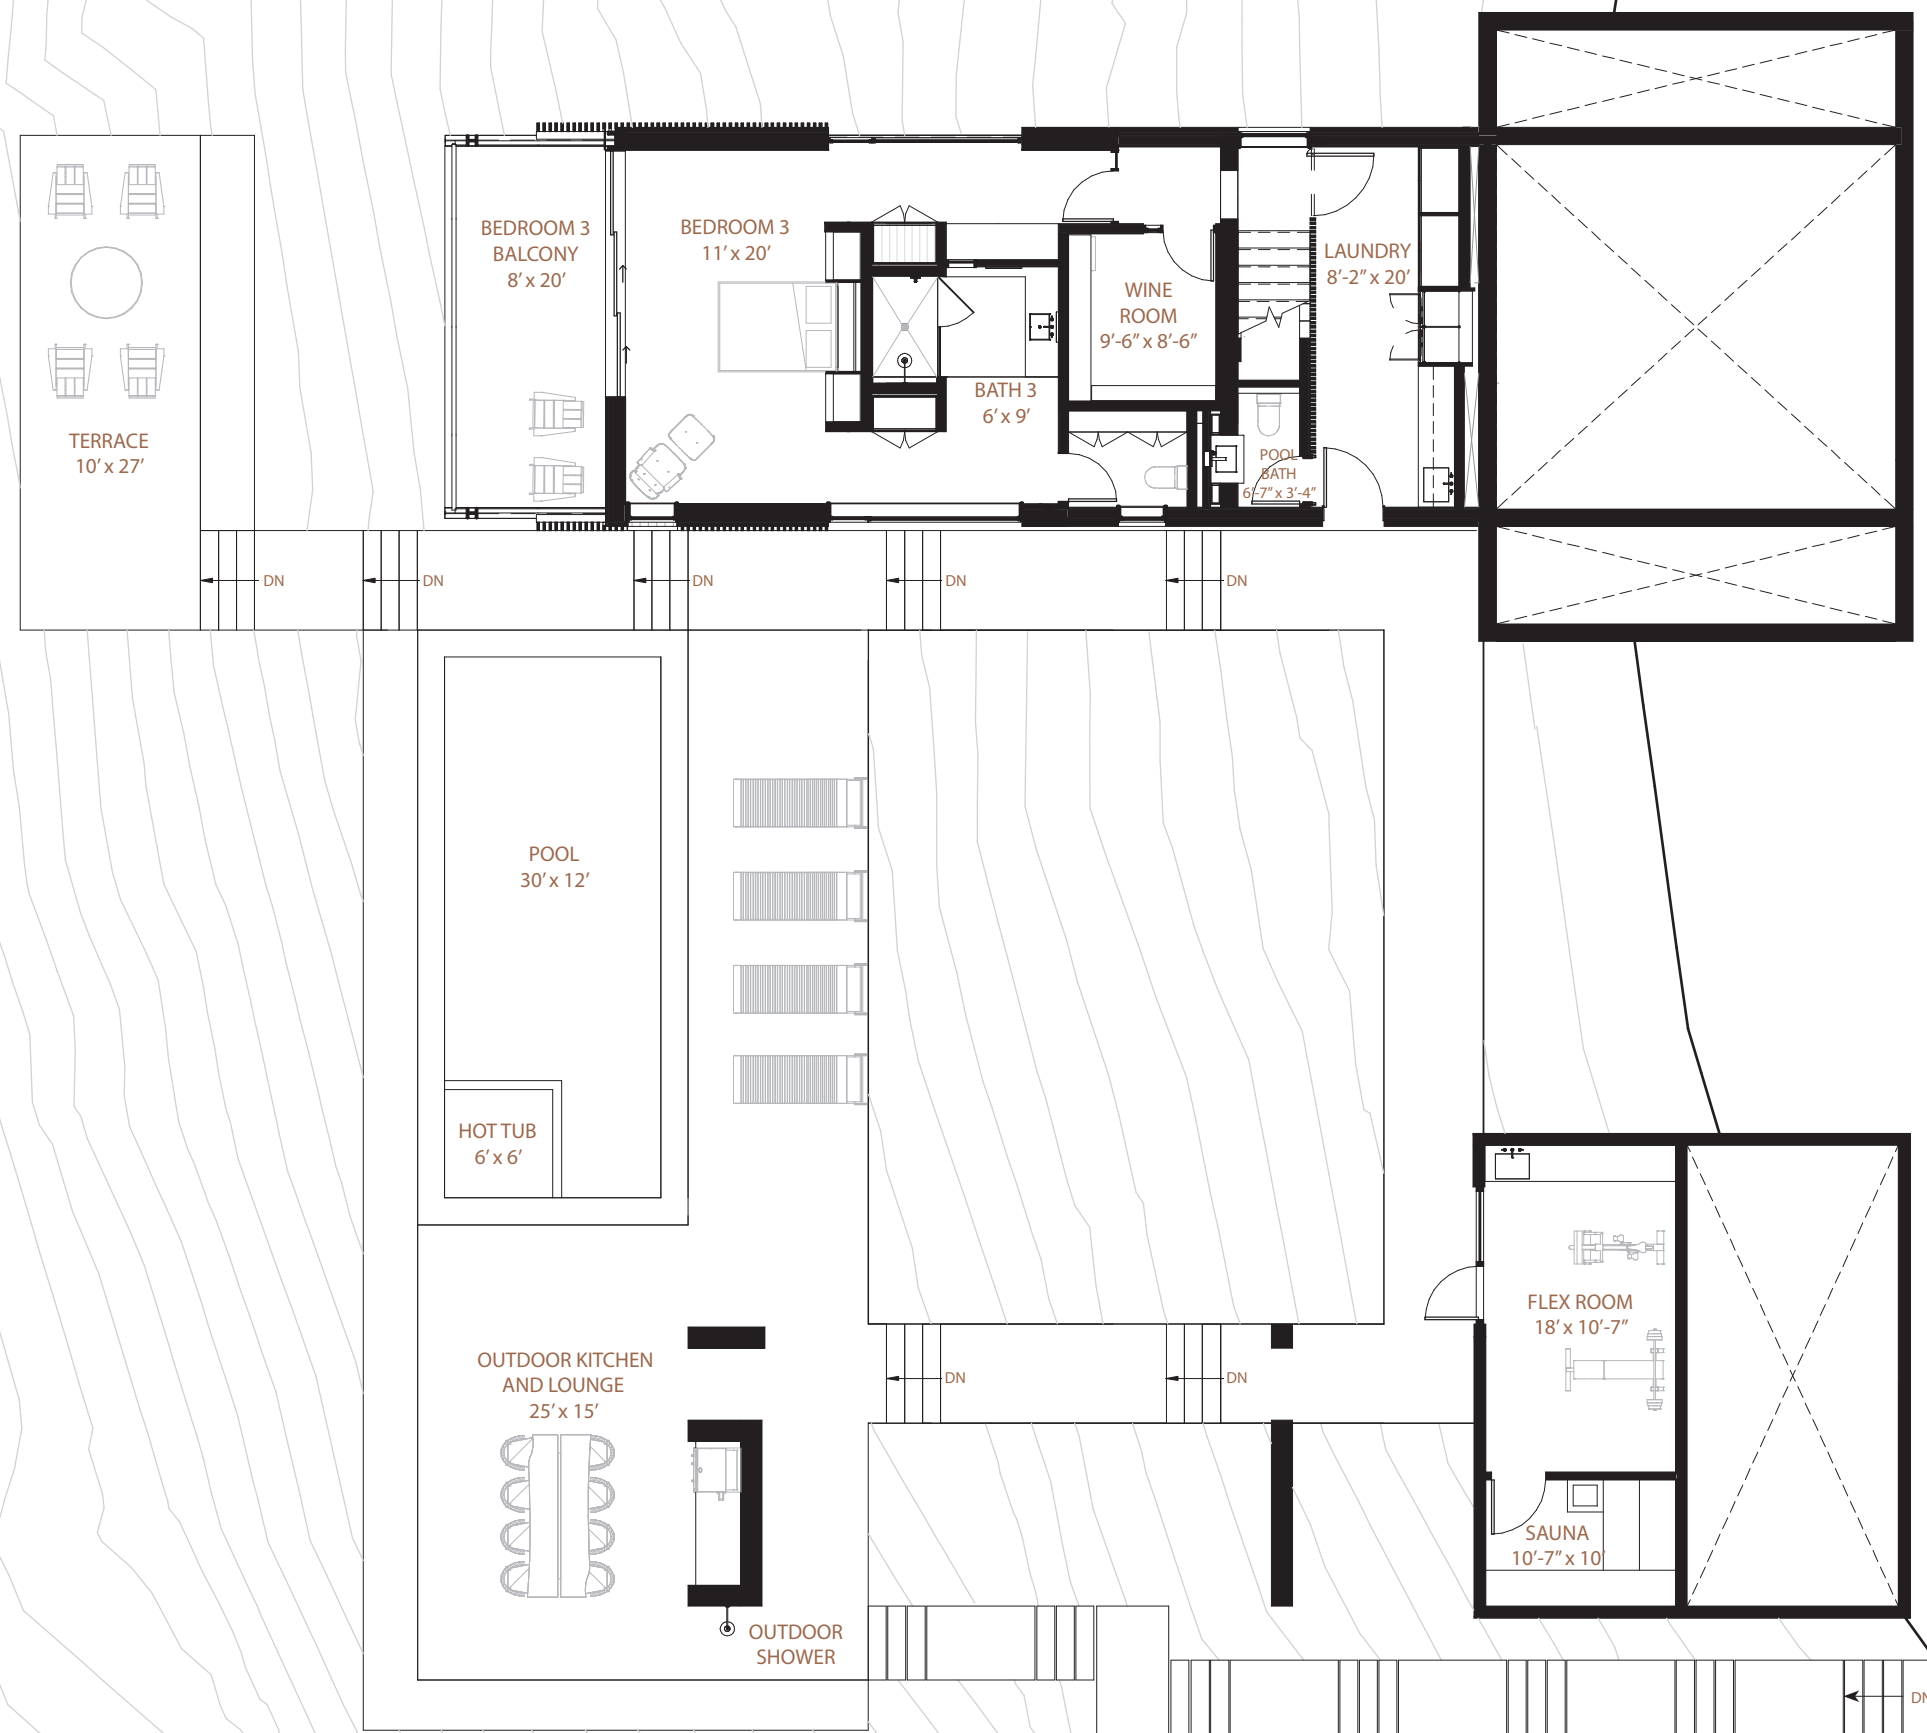

FIRST FLOOR PLAN
SCALE: 3/32" = 1'-0"

FIRST FLOOR PLAN
 SCALE: 3/32" = 1'-0"